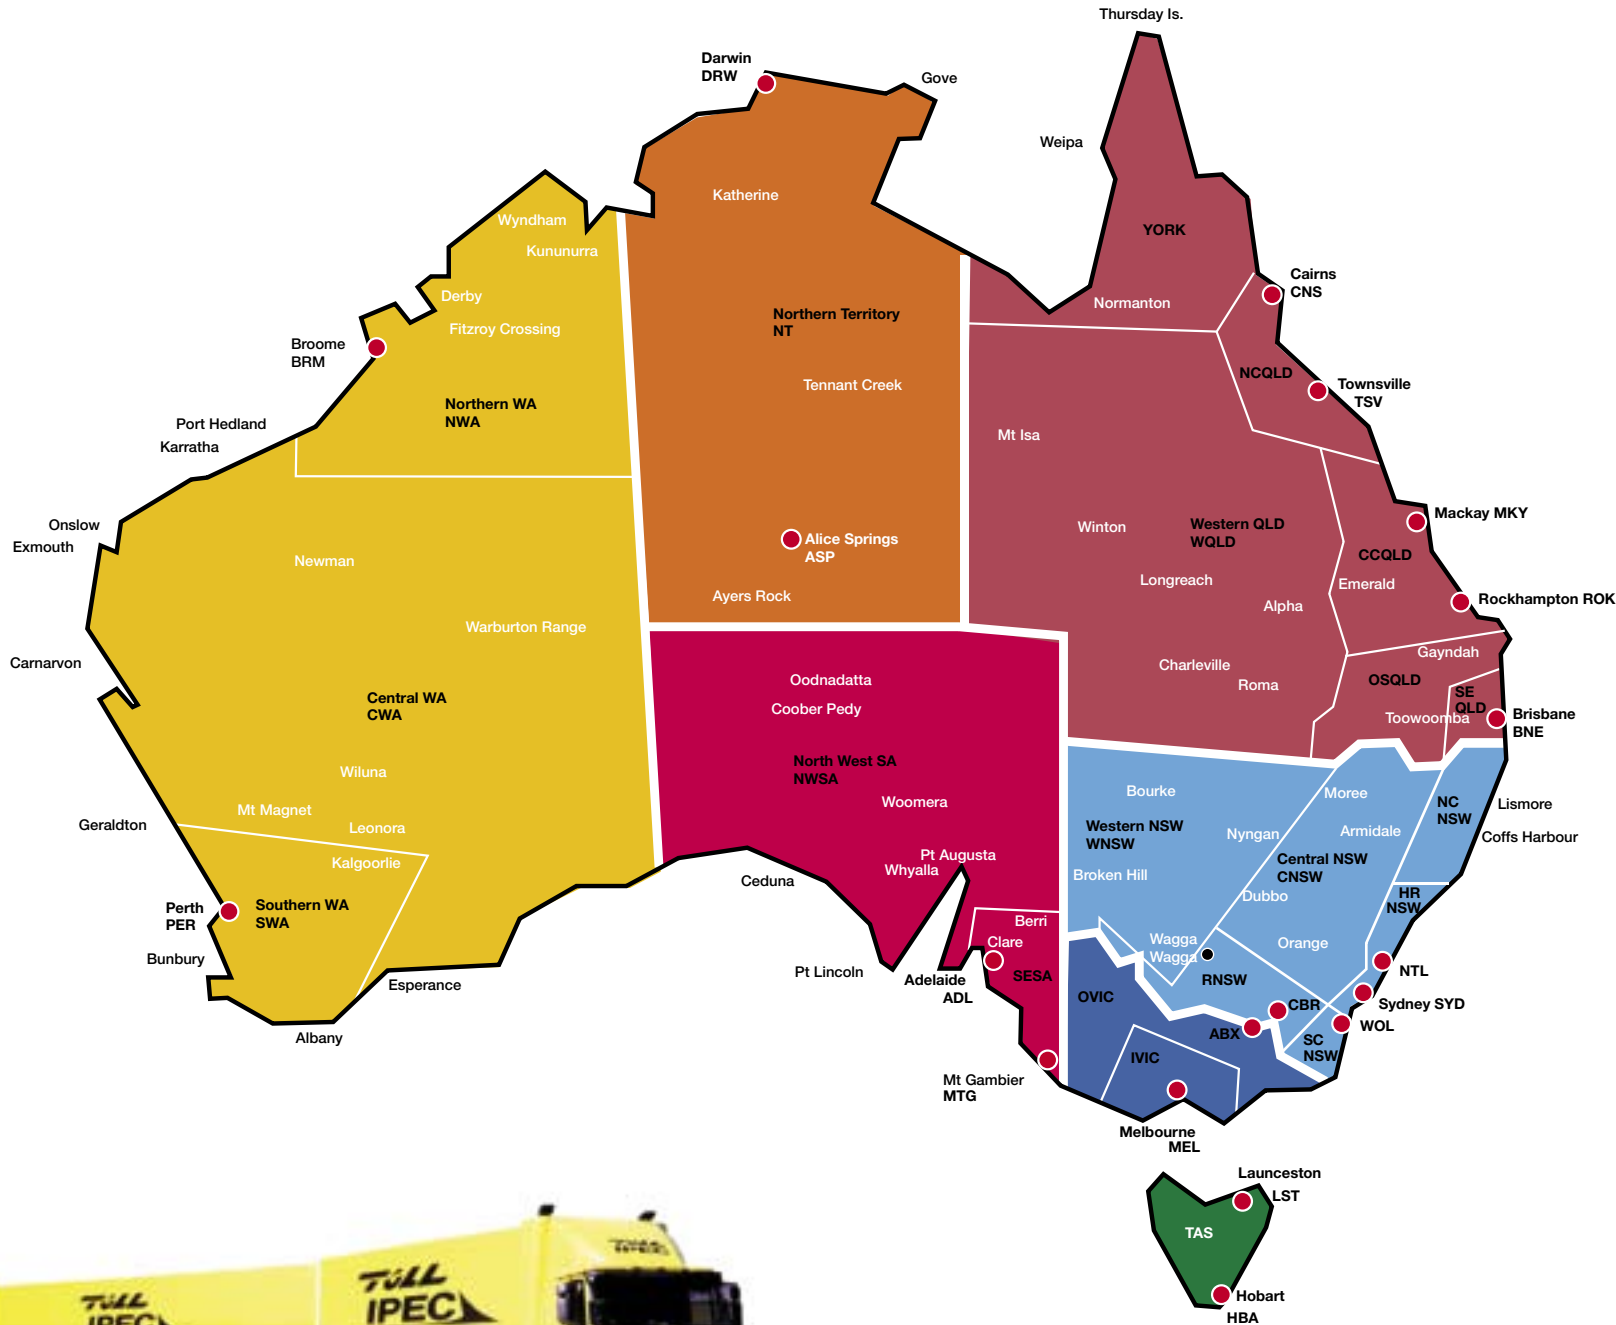

# Zone Map

ABBREV.	ZONE
NCQLD	North Coast QLD
WQLD	Western QLD
CCQLD	Central Coast QLD
OSQLD	Outer South East QLD
SEQLD	South East QLD
NCNSW	North Coast NSW
HRNSW	Hunter Region NSW
NTL	Newcastle
WOL	Wollongong
WNSW	Western NSW
CNSW	Central NSW
SCNSW	South Coast NSW
RNSW	Riverina NSW
CBR	Canberra
ABX	Albury
OVIC	Outer VIC Country
IVIC	Inner VIC Country
LST	Launceston
HBA	Hobart
NWSA	North West SA
SESA	South East SA
NT	Northern Territory
NWA	Northern WA
CWA	Central WA
SWA	Southern WA

# Postcode Zones

VIC	
Postcode Range	Zone
3000 - 3062	MEL
3063 - 3064	IVIC
3065 - 3097	MEL
3099	IVIC
3101 - 3138	MEL
3139	IVIC
3140 - 3207	MEL
3211 - 3232	IVIC
3233 - 3334	OVIC
3335 - 3361	IVIC
3363 - 3424	OVIC
3427 - 3461	IVIC
3462 - 3549	OVIC
3550 - 3555	IVIC
3556 - 3688	OVIC
3689 - 3694	ABX
3695 - 3749	OVIC
3750 - 3751	IVIC
3752	MEL
3753 - 3764	IVIC
3765	MEL
3766 - 3799	IVIC
3800 - 3806	MEL
3807 - 3818	IVIC
3820 - 3909	OVIC
3910	MEL
3911 - 3951	IVIC
3953 - 3971	OVIC
3975 - 3977	MEL
3978 - 3990	IVIC